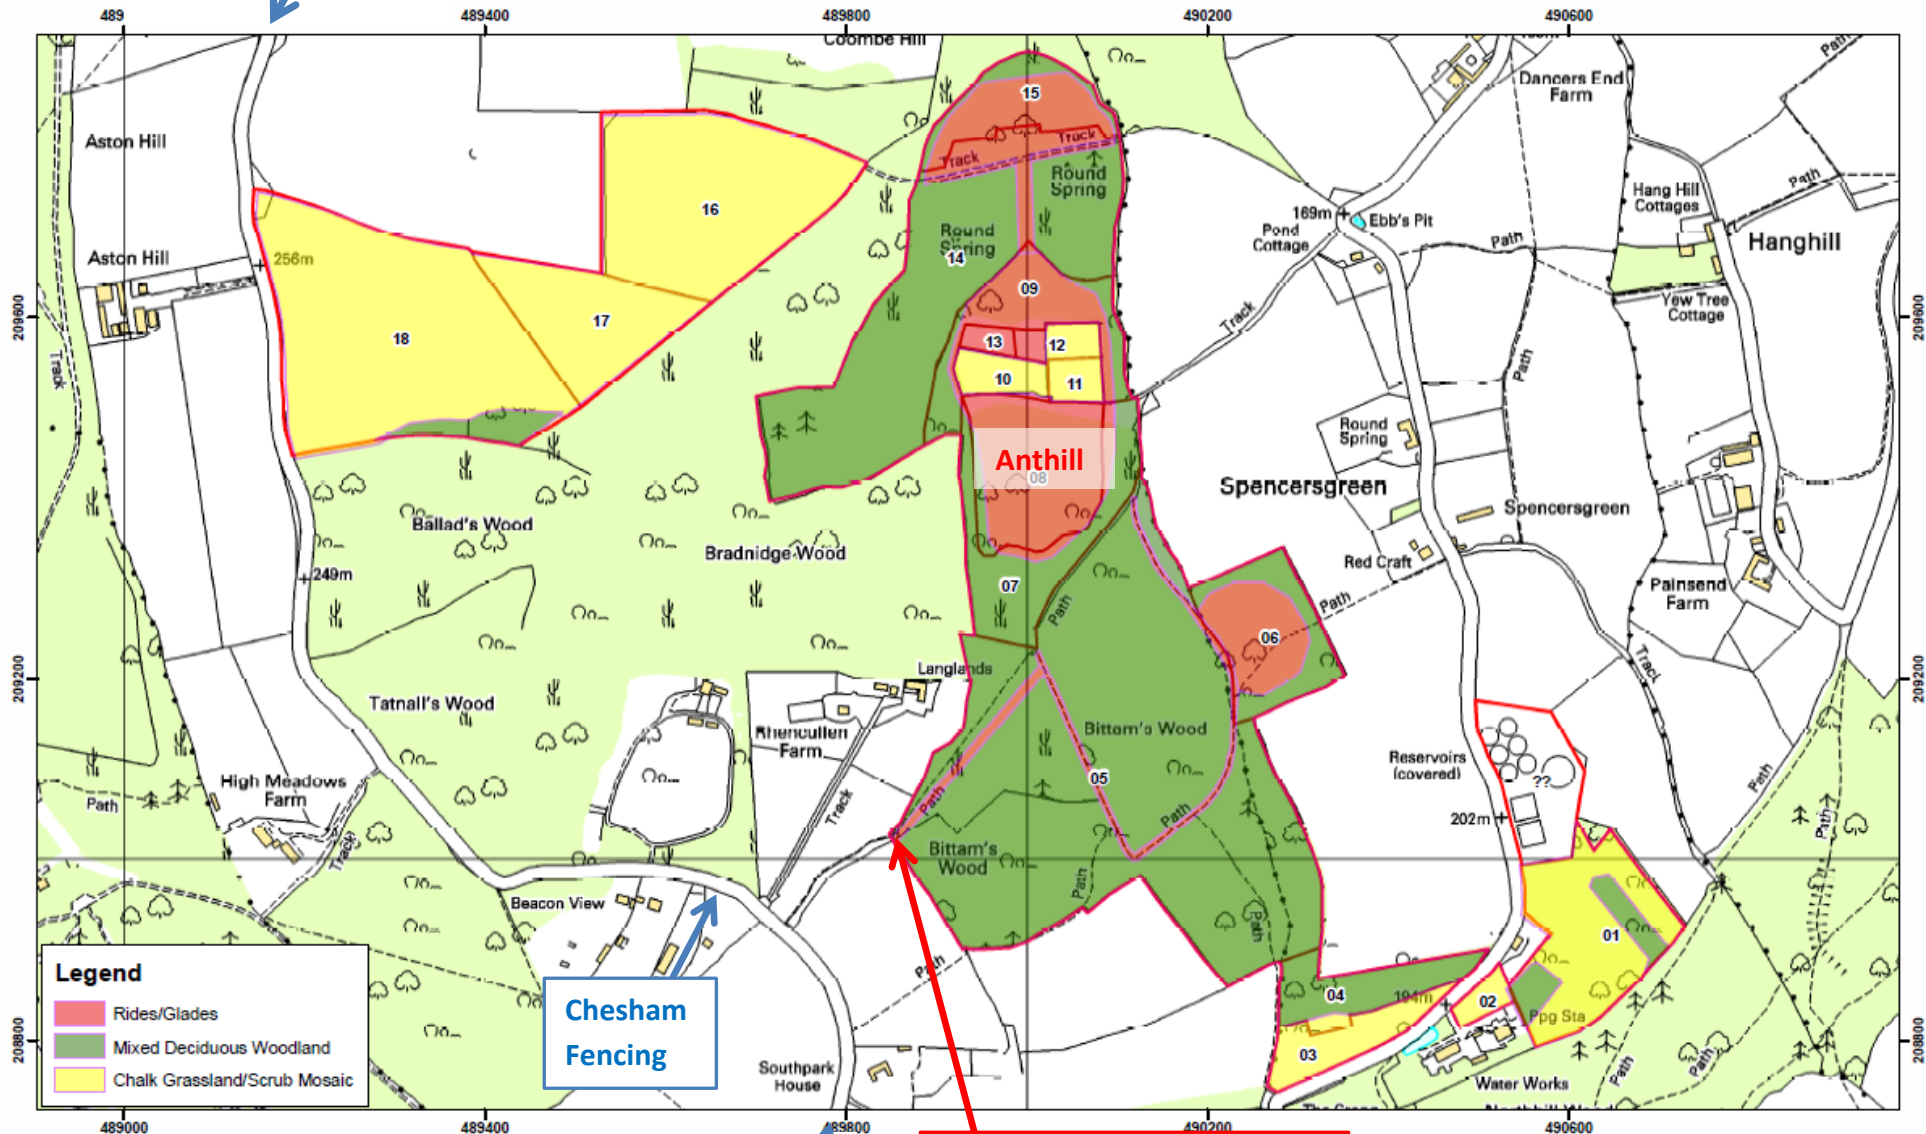

From Aston Clinton/
Aston Hill

Dancersend Features

Berkshire
Buckinghamshire
Oxfordshire

This map is reproduced from the OS map by BBOWT with the permission of Her Majesty's Stationery Office, © Crown copyright. All rights reserved and may lead to prosecution or civil proceedings. Berks, Bucks & Oxcs eMapSite Licence Number: 0100031673, (2007). APs ©Bluesky International and Environment 2007 and Environment 2007 of The Crown 0026443